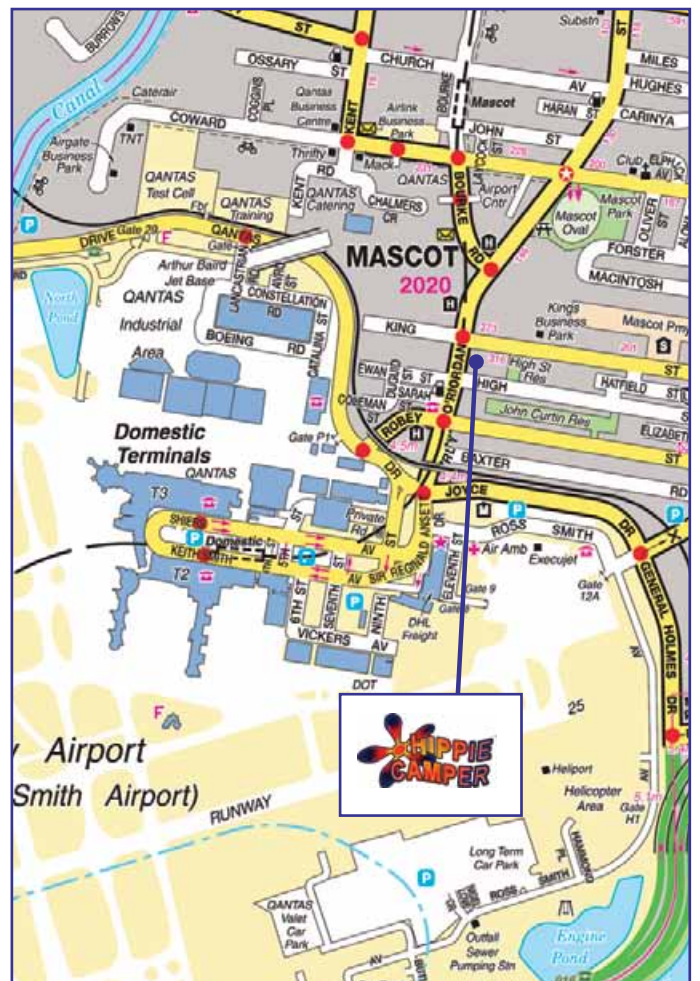

RECOMMENDED CARAVAN PARKS/ CAMPING GROUNDS:

Grand Pines Tourist Park
289 The Grand Parade, Sans Souci
Ph: (02) 9529 7329
www.thegrandpines.com.au